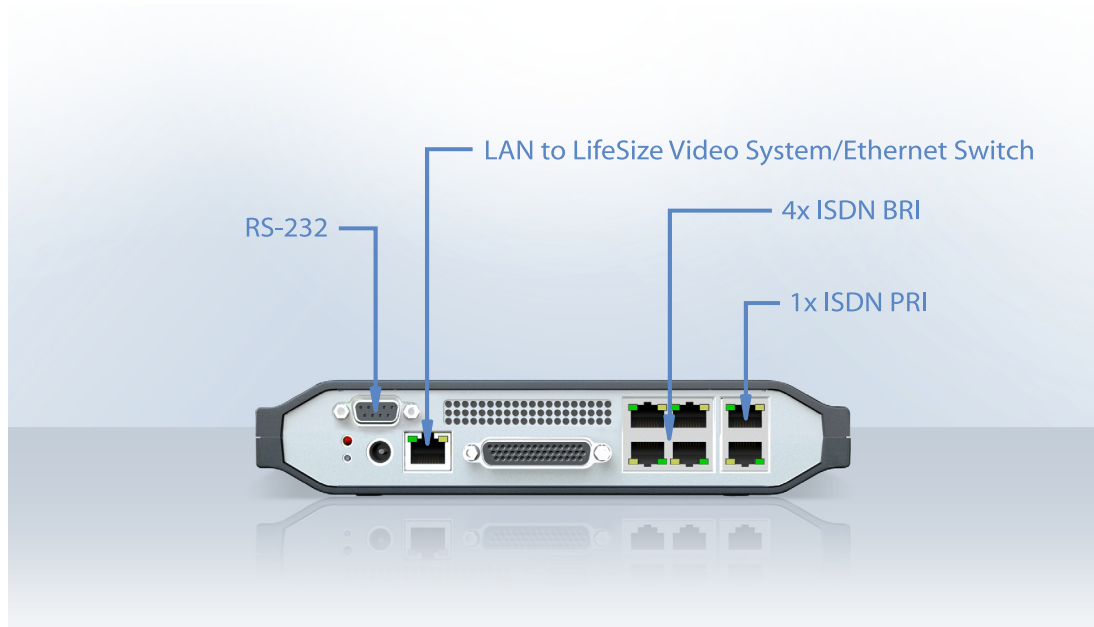

Corporate Headquarters:
901 S. Mopac Expressway
Building 3, Suite 300
Austin, Texas 78746 USA

Phone: +1 512 347 9300
Fax: +1 512 347 9301
Email: info@lifesize.com
www.lifesize.com

EMEA:
LifeSize Communications
United Kingdom
Phone: +44 1256 480 591

APAC:
LifeSize Communications
Hong Kong
Phone: +852 8239 3695